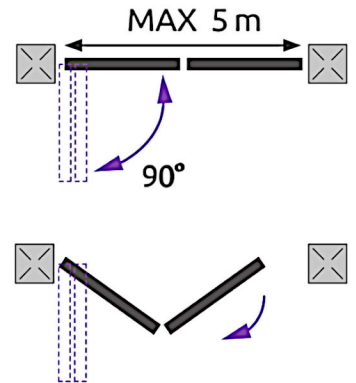

»HERRAJES PARA PORTON PLEGABLE 2 & 4 HOJAS MARCA FAC MOD. FS-00001-KIT.

**Kit Bi-Folding Home**

**KC7101**

maximum opening 5 m

3 kits available with different hinges included

- KC7101.160 with round hinge
- KC7101.260 with hinge for square tubular 40
- KC7101.360 with hinge for square tubular 50

- Opening : min 2m - max 5m
- Tubular thickness : Max 60mm

Protection from crushing 1 protective carter included

2 alluminum hinges included  
U guide profile included : 40x40mm

Single leaf **1 kit**

Double leaf **2 kit**

1x VC7101.060

1x VC7102.060

2x VL4500

1x VC7105.060

1x Upper Hinge

1x Bottom Hinge

1x VA5401

CÓDIGO	SKU	MODELO	DESCRIPCIÓN
FS-00001-KIT	KC7101.160	4M 2° 105K	HERRAJE P/ORTON PLEGABLE 2H 5M 2° 85K