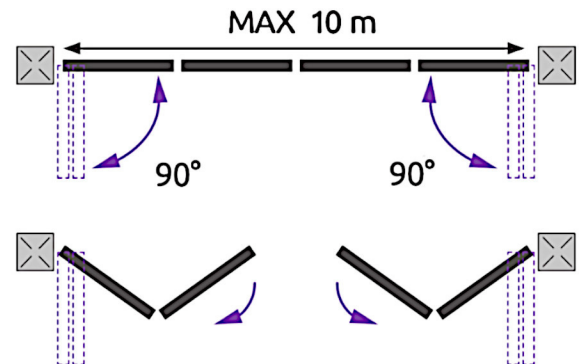

»HERRAJES PARA PORTON PLEGABLE 2 & 4 HOJAS MARCA FAC MOD. FS-00001-KIT.

**Kit Bi-Folding Home**

**KC7101**

maximum opening 5 m

3 kits available with different hinges included

- KC7101.160 with round hinge
- KC7101.260 with hinge for square tubular 40
- KC7101.360 with hinge for square tubular 50

- Opening : min 2m - max 5m
- Tubular thickness : Max 60mm

Protection from crushing 1 protective carter included

2 alluminum hinges included  
U guide profile included : 40x40mm

Single leaf **1 kit**

Double leaf **2 kit**

1x VC7101.060

1x VC7102.060

2x VL4500

1x VC7105.060

1x Upper Hinge

1x Bottom Hinge

1x VA5401

CÓDIGO	SKU	MODELO	DESCRIPCIÓN
FS-00001-KIT	KC7101.160	4M 2° 105K	HERRAJE P/ORTON PLEGABLE 2H 5M 2° 85K